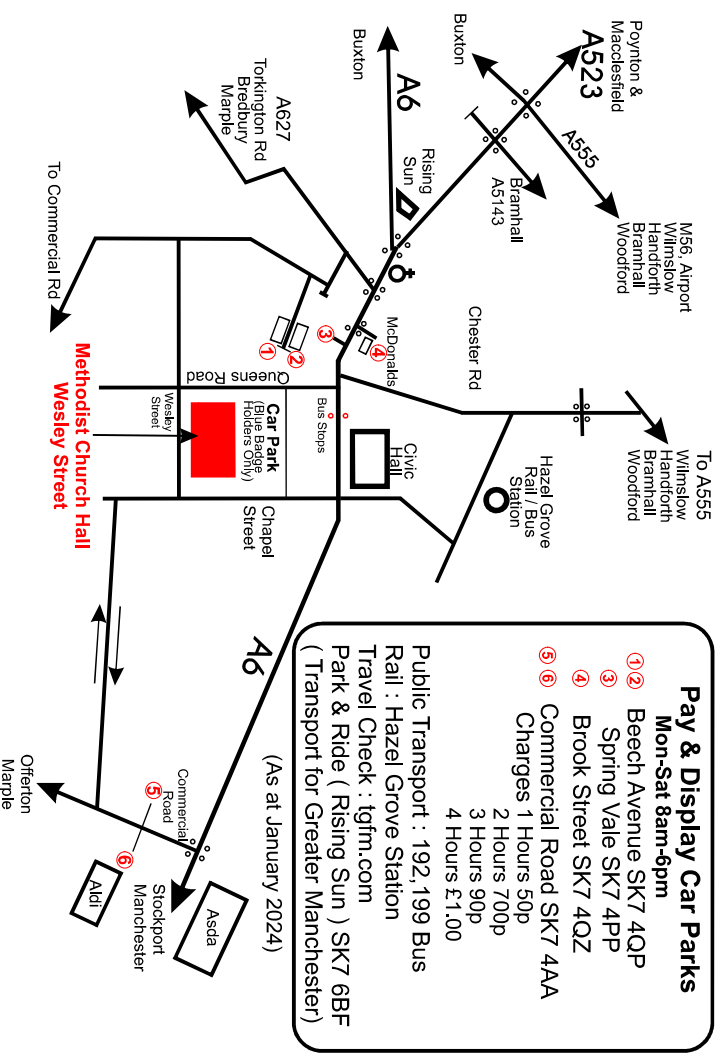

HAZEL GROVE & DISTRICT
MODEL RAILWAY SOCIETY

OPEN DAY

**Hazel Grove
Methodist Church Hall**
Wesley Street, Hazel Grove, Stockport SK7 4JQ
Photograph Courtesy - A Storey (HG&DMRS)

For Further Details see Web Site : www.hgdmrs.org.uk

Free Entry

Bus and Train services to Hazel Grove see : tfgm.com :

Pay & Display Car Parks
Mon-Sat 8am-6pm

- ①② Beech Avenue SK7 4QP
- ③ Spring Vale SK7 4PP
- ④ Brook Street SK7 4QZ
- ⑤⑥ Commercial Road SK7 4AA

Charges : 1 Hours 50p
 2 Hours 70p
 3 Hours 90p
 4 Hours £1.00

Public Transport : 192, 199 Bus
 Rail : Hazel Grove Station
 Travel Check : tgfm.com
 Park & Ride (Rising Sun) SK7 6BF
 (Transport for Greater Manchester)